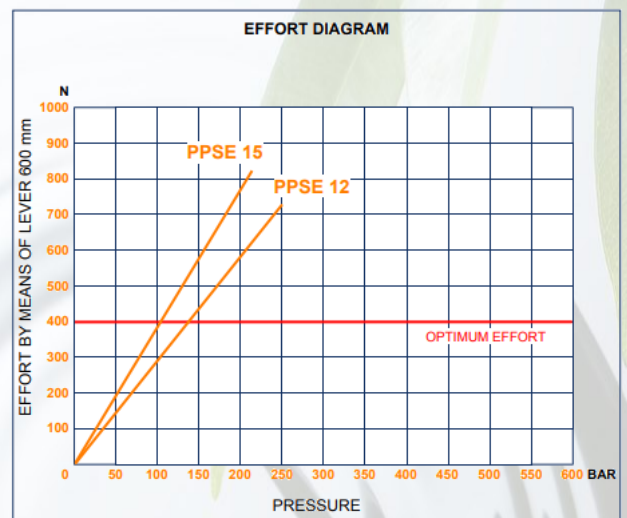

# PPSE 12-15 byB

FOOT PUMPS

with release lever  
with pressure relief valve  
single acting pump for a single acting cylinder with 1,5 lt tank

## Specifikations:

- White zinc plated steel body
- Piston treated with Niploy
- White zinc plated external parts
- Standard colour blue
- Pressure relief valve standard setting: 200 Bar

DISPLACEMENT cm <sup>3</sup>	ACTUAL DISPLACEMENT cm <sup>3</sup>	PRESSURE BAR		MASS KG	CODE
		OPTIMAL	MAX		
12	11,445	140	250	10,000	6089.0001
15	14,130	110	220	10,000	6090.0001