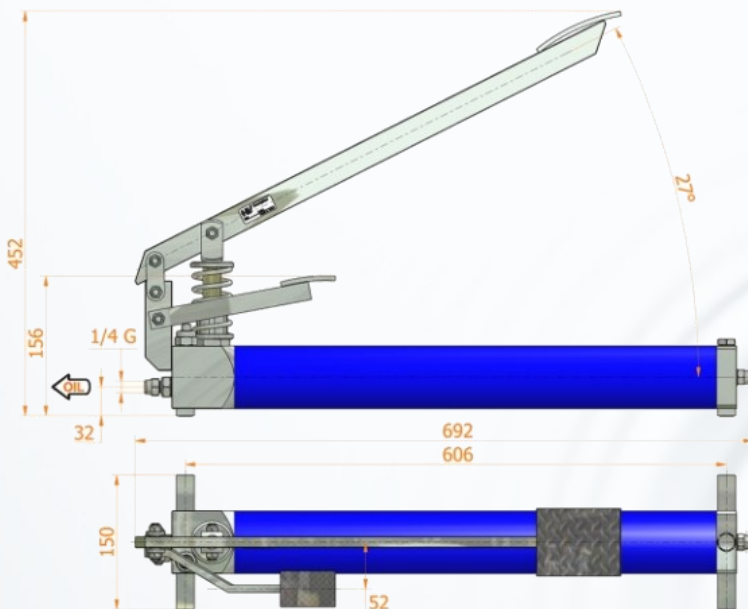

# PPSE 12-15 byB

FOOT PUMPS

with release lever  
with pressure relief valve  
single acting pump for a single acting cylinder with 1,5 lt tank

## Specifikations:

- White zinc plated steel body
- Piston treated with Niploy
- White zinc plated external parts
- Standard colour blue
- Pressure relief valve standard setting: 200 Bar

DISPLACEMENT cm <sup>3</sup>	ACTUAL DISPLACEMENT cm <sup>3</sup>	PRESSURE BAR		MASS KG	CODE
		OPTIMAL	MAX		
12	11,445	140	250	10,000	6089.0001
15	14,130	110	220	10,000	6090.0001