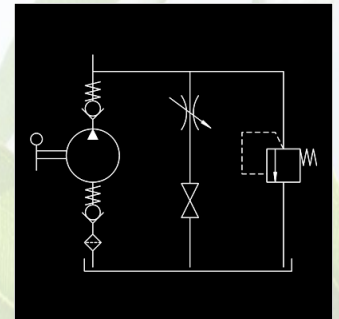

# PPSE 12-15 byB

FOOT PUMPS

with release lever  
with pressure relief valve  
single acting pump for a single acting cylinder with 1,5 lt tank

## Specifikations:

- White zinc plated steel body
- Piston treated with Niploy
- White zinc plated external parts
- Standard colour blue
- Pressure relief valve standard setting: 200 Bar

DISPLACEMENT cm <sup>3</sup>	ACTUAL DISPLACEMENT cm <sup>3</sup>	PRESSURE BAR		MASS KG	CODE
		OPTIMAL	MAX		
12	11,445	140	250	10,000	6089.0001
15	14,130	110	220	10,000	6090.0001