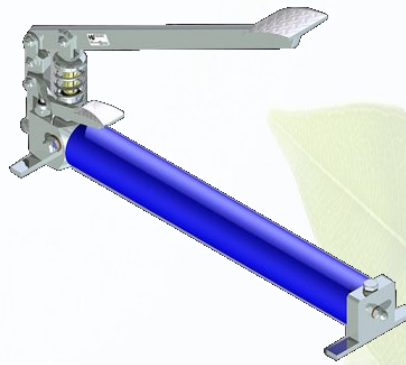

# PPSE 12-15 byB

FOOT PUMPS

with release lever  
with pressure relief valve  
single acting pump for a single acting cylinder with 1,5 lt tank

## Specifikations:

- White zinc plated steel body
- Piston treated with Niploy
- White zinc plated external parts
- Standard colour blue
- Pressure relief valve standard setting: 200 Bar

DISPLACEMENT cm <sup>3</sup>	ACTUAL DISPLACEMENT cm <sup>3</sup>	PRESSURE BAR		MASS KG	CODE
		OPTIMAL	MAX		
12	11,445	140	250	10,000	6089.0001
15	14,130	110	220	10,000	6090.0001